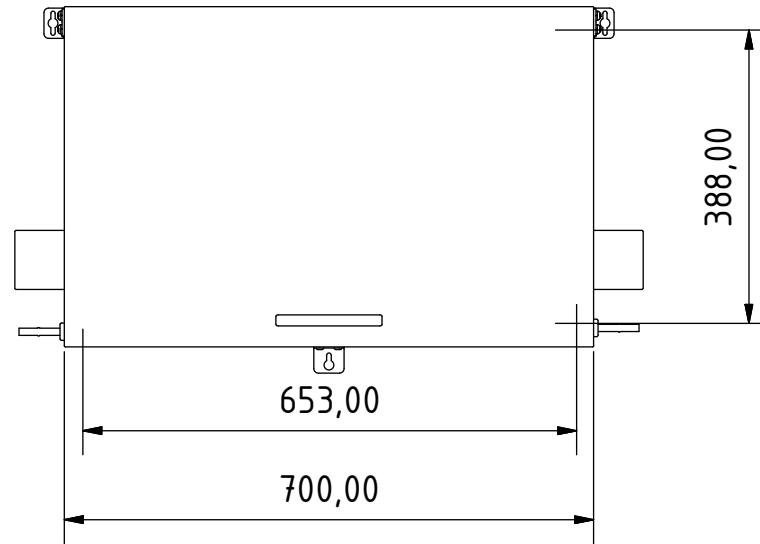

# CABINET - FOBDETECTOR LARGE

# CABINET - FOBDETECTOR LARGE (EARLY VERSION < April 2021)

				Date	Name			
				Drawn	2020-11-23			MAW
				Checked				
				Standard				
						<b>Fob detector cabinet large</b>		
State	Changes	Date	Name					