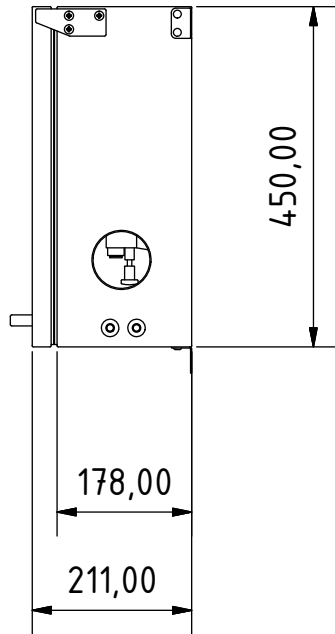

# CABINET - FOBDETECTOR LARGE

# CABINET - FOBDETECTOR LARGE (EARLY VERSION < April 2021)

				Date	Name			
				Drawn	2020-11-23			MAW
				Checked				
				Standard				
						<b>Fob detector cabinet large</b>		
State	Changes	Date	Name					