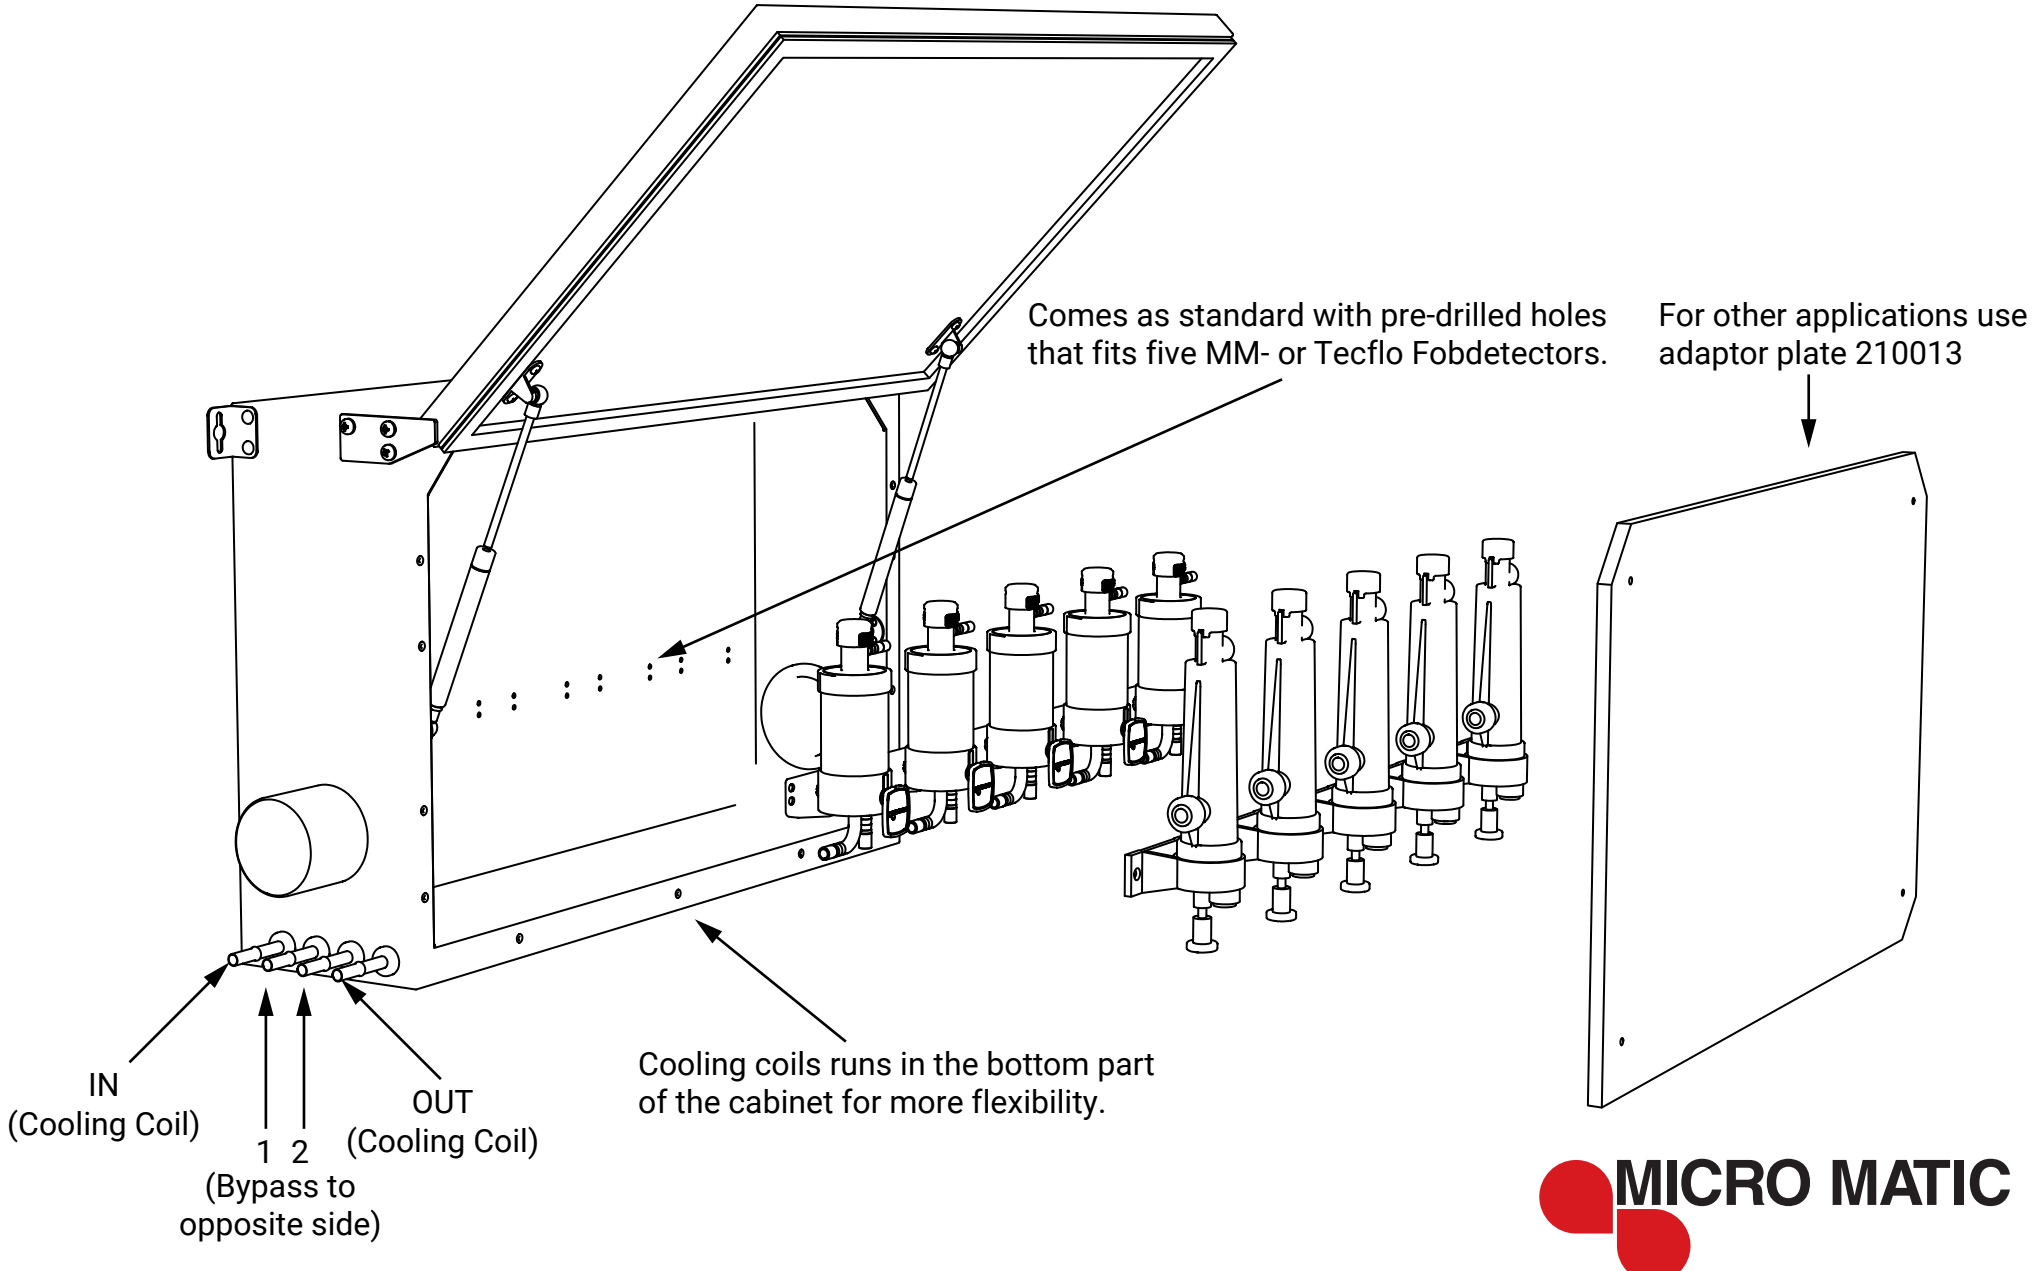

# CABINET - FOBDETECTOR LARGE

# CABINET - FOBDETECTOR LARGE (EARLY VERSION < April 2021)

				Date	Name			
				Drawn	2020-11-23			MAW
				Checked				
				Standard				
						<b>Fob detector cabinet large</b>		
State	Changes	Date	Name					