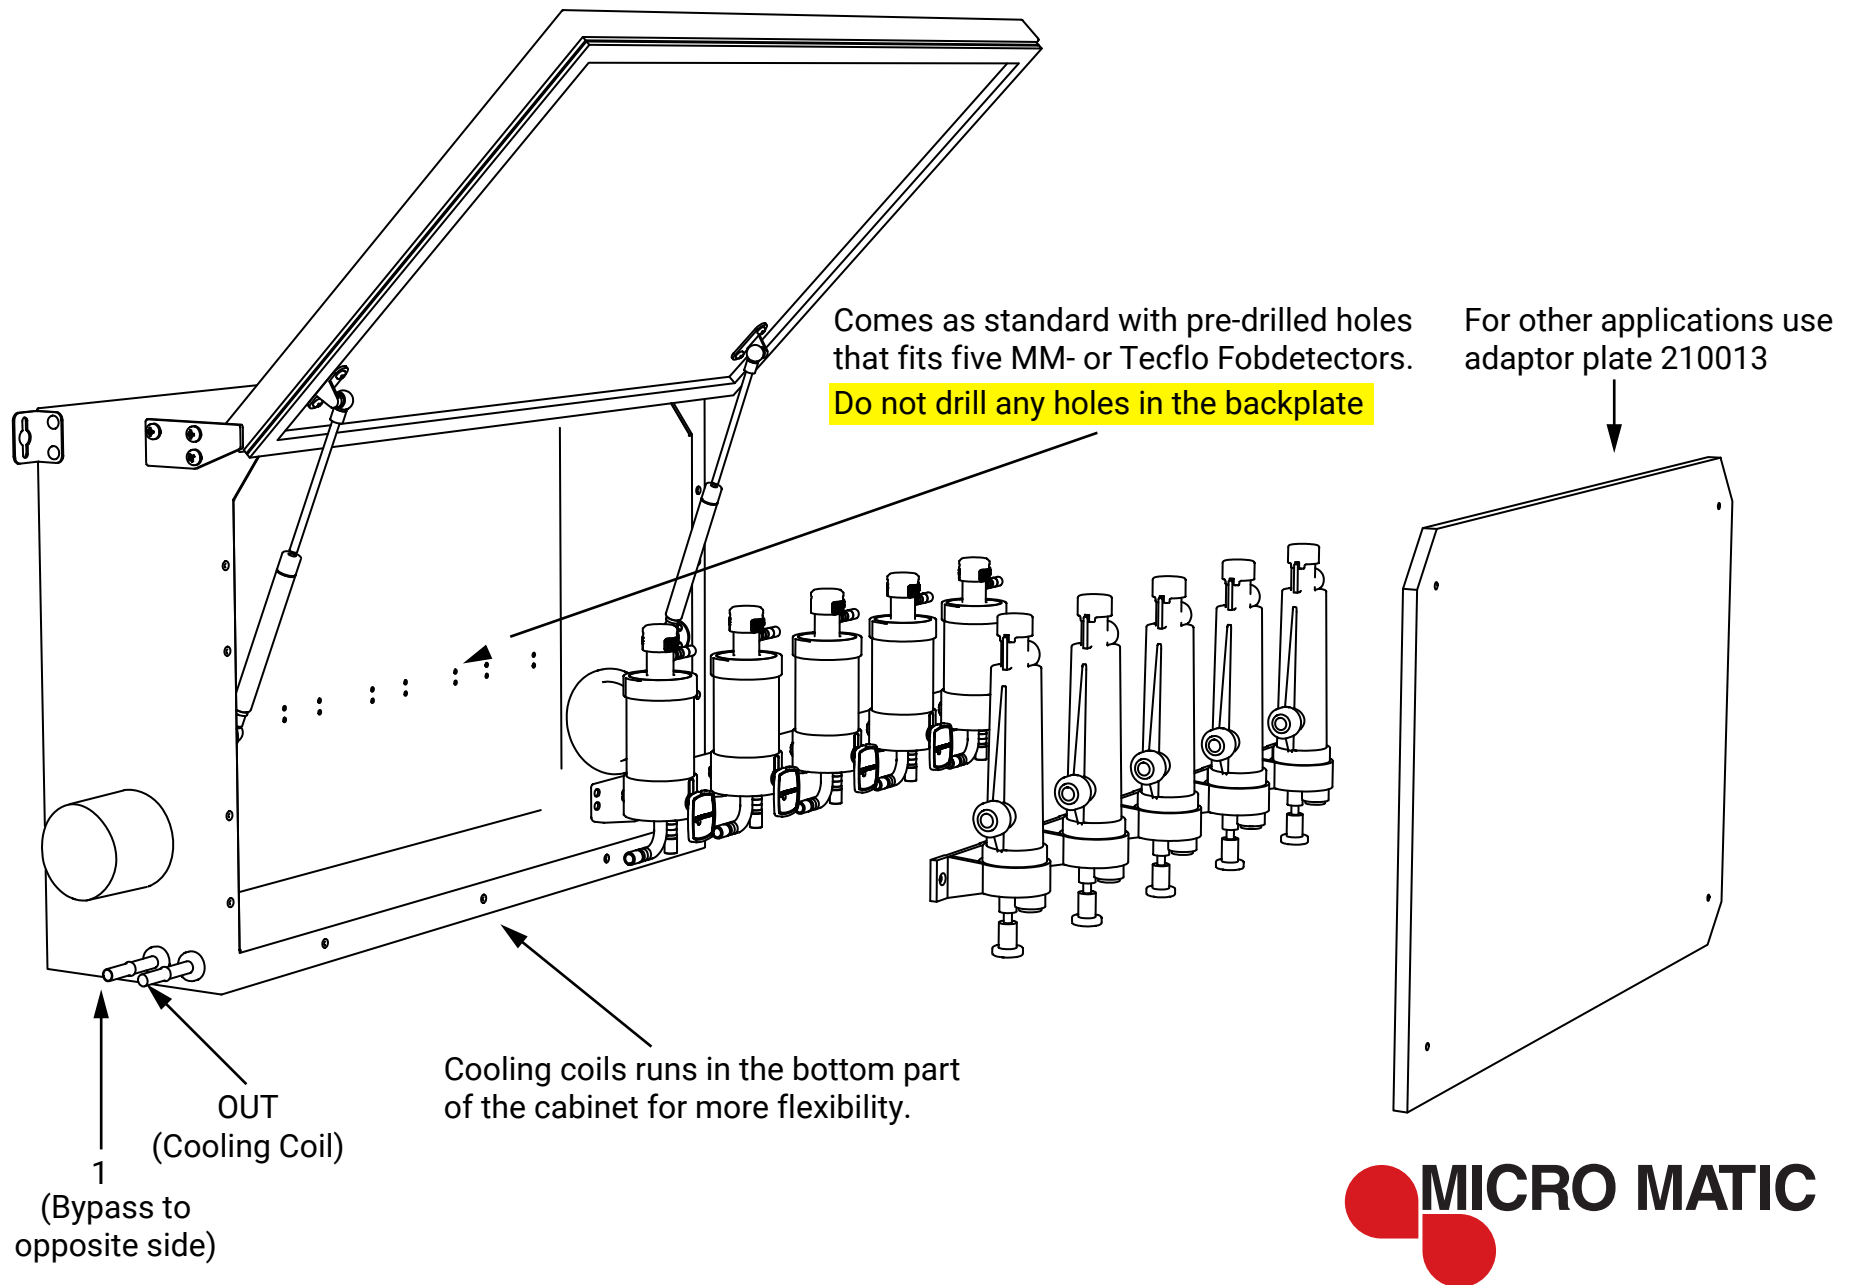

# CABINET - FOBDETECTOR LARGE

# CABINET - FOBDETECTOR LARGE (EARLY VERSION < April 2021)

				Date	Name			
				Drawn	2020-11-23			MAW
				Checked				
				Standard				
						<b>Fob detector cabinet large</b>		
State	Changes	Date	Name					